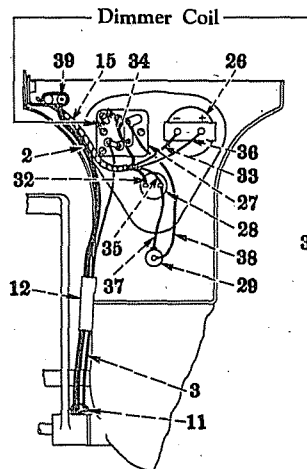

Right Side View—Generator, Regulator, Cranking Motor, Battery and Rear Light Connections

Rear Light and Battery Connections

Headlight and Connections

Battery Ignition

Magneto Ignition

Magneto Ignition

Lighting Switch, Ammeter, Ignition Switch and Fuse Housing

B-4768B

ELECTRIC LIGHTING AND STARTING (Delco-Remy) (Special)

Reference numbers only are shown in illustration. Use I H part numbers in ordering. Unnumbered parts in the illustrations are the same as corresponding parts shown with numbers.