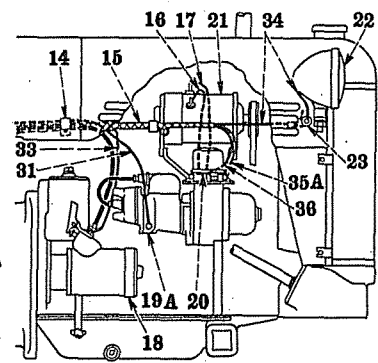

Right Side View—Generator, Regulator, Cranking Motor, Battery and Rear Light Connections

Rear Light and Battery Connections

Headlight and Connections

Battery Ignition

Magneto Ignition

Magneto Ignition

Lighting Switch, Ammeter, Ignition Switch and Fuse Housing

B-4768B

ELECTRIC LIGHTING AND STARTING (Delco-Remy) (Special)

Reference numbers only are shown in illustration. Use I H part numbers in ordering. Unnumbered parts in the illustrations are the same as corresponding parts shown with numbers.