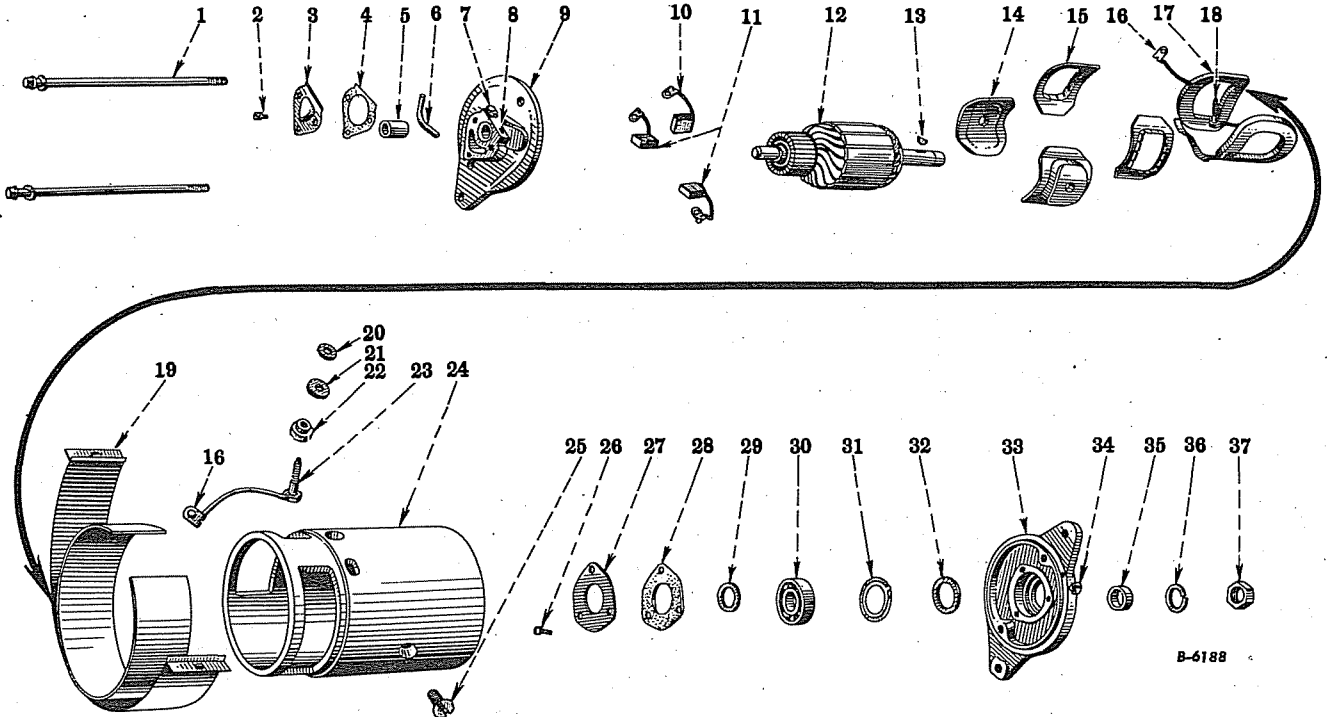

## ELECTRICAL SYSTEM

B-6188

Reference numbers only are shown in illustration. Use I H part numbers in ordering.  
 Unnumbered parts in the illustrations are the same as corresponding parts shown with numbers.

REF. NO.	I H PART NUMBER	MFR'S. NUMBER	DESCRIPTION	SERIAL NUMBER	No. REQ'D	
					A	B
<b>GENERATOR (Delco-Remy)</b>						
KEY TO LETTERS IN CAPTION -						
A - 354 237 R91 GENERATOR						
B - 45 634 D GENERATOR (FOR TD-14A CRAWLER TRACTOR (LIGHTING ONLY))						
	354 237 R91	1100501	GENERATOR, COMPLETE		1	
	45 634 D	1101355	GENERATOR, COMPLETE			1
1		815018	BOLT, THRU		2	
1		815018	BOLT, THRU			2
		120638	WASHER, LOCK, CD-PLTD., 5/16"		2	2
2		1886496	SCREW, COMMUTATOR END COVER PLATE		3	3
		106496	WASHER, LOCK, No. 8		3	
		1904376	WASHER, LOCK			3
3		820524	PLATE, COVER, COMMUTATOR END FRAME		1	1
4		817220	GASKET, COMMUTATOR END FRAME COVER PLATE		1	1
5		812823	BUSHING, COMMUTATOR END		1	1
6		804076	WICK, OIL, COMMUTATOR END		1	1
7		1913564	OILER, COMMUTATOR END		1	
		1880635	OILER, COMMUTATOR END			1
8		816315	PLUG, OIL WICK, COMMUTATOR END		1	1