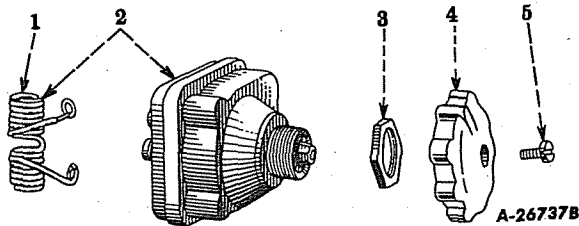

ELECTRICAL SYSTEM

Reference numbers only are shown in illustration. Use I H part numbers in ordering.

LIGHTING SWITCH (Delco-Remy) (Special)

1	814545	COIL, RESISTANCE, LIGHTING SWITCH DIMMER		1
2	1994038	SWITCH, LIGHTING, w/COIL, 814545 (VOLTAGE REGULATION)	115403 UP	1
	141706	WASHER, LOCK, INTERNAL TOOTH, 11/16"		1
3	1882012	NUT, MOUNTING, LIGHTING SWITCH		1
4	1882013	KNOB, LIGHTING SWITCH		1
5	1864099	SCREW, MOUNTING, LIGHTING SWITCH KNOB		1
	121841	WASHER, LOCK, CD-PLTD., No. 8		1
	1878070	COIL, RESISTANCE, LIGHTING SWITCH GENERATOR FIELD (TRACTORS WITH RELAY)	501 TO 115402	1
	1994019	SWITCH, LIGHTING, w/COILS, 814545 AND 1878070 (TRACTORS WITH RELAY)	501 TO 115402	1
	141706	WASHER, LOCK, INTERNAL TOOTH, 11/16"		1